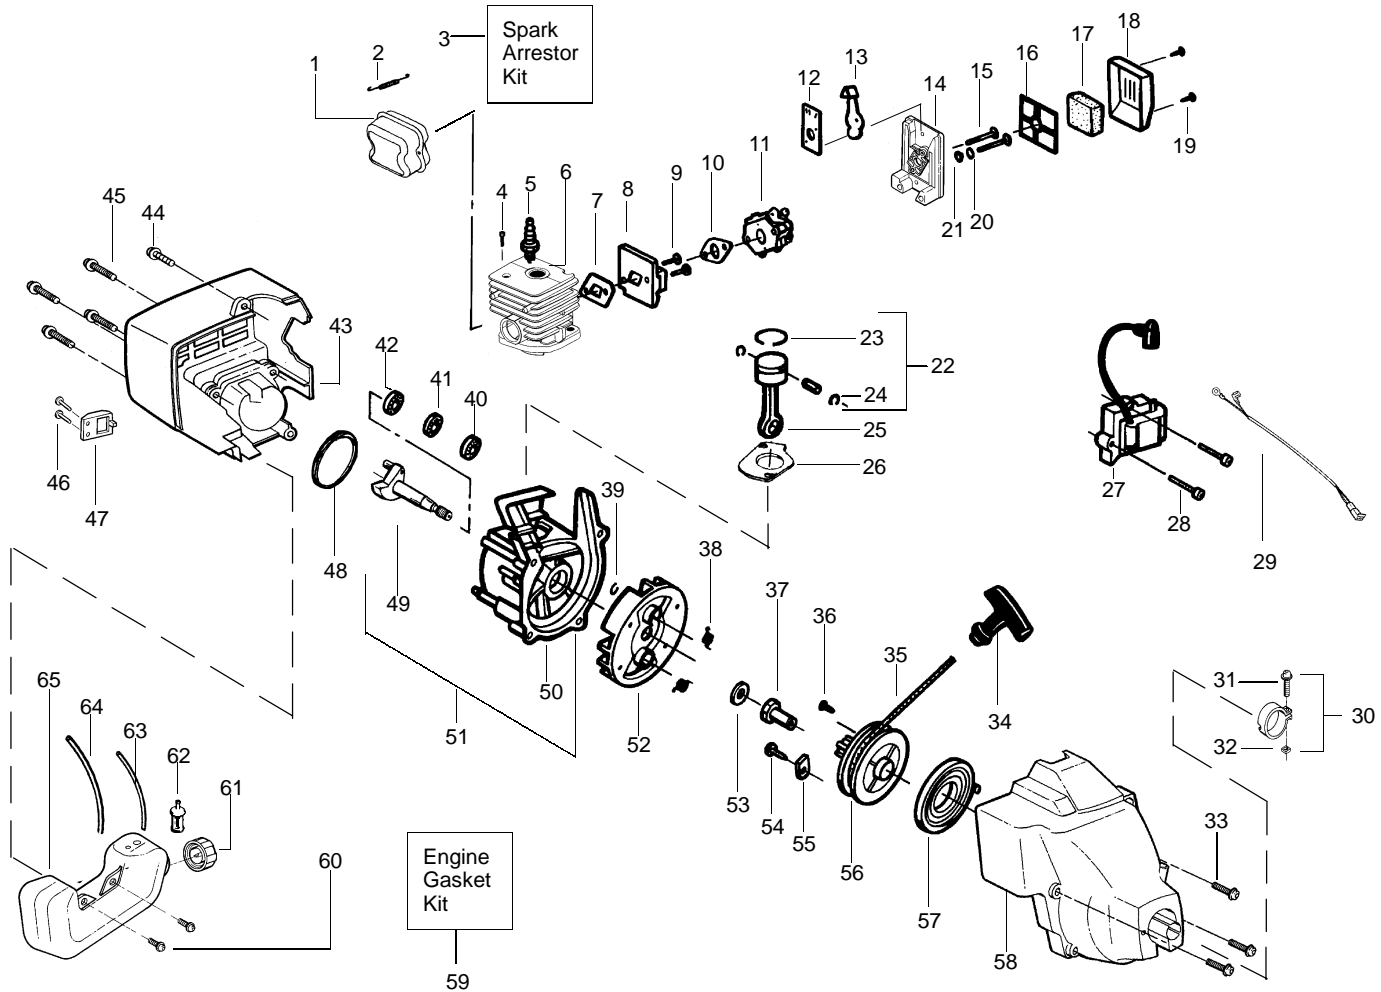

TYPE 1

Ref.	Part No.	Description	Ref.	Part No.	Description	Ref.	Part No.	Description
1.	530069660	Kit - Muffler (incl. 2)	22.	530069621	Kit - Piston (Incl. 23, 24 & Pin)	46.	530015675	Screw-Muffler Guard
2.	530042088	Muffler Spring	23.	530036404	Piston Ring	47.	530037045	Guard-Muffler
3.	530069380	Kit-Spark Arrestor	24.	530015162	Piston Pin Retainer	48.	*****	O-Ring-C'case/Shrd
4.	530015953	Screw-Cylinder	25.	530069615	Connecting Rod Ass'y.	49.	530054753	Crankshaft Ass'y.
5.	952030249	Spark Plug (RCJ 6Y)	26.	530069616	Gasket-Cylinder (kit)	50.	530071627	Kit-Crankcase Ass'y. (Incl. 40-42)
6.	530069619	Kit - Cylinder	27.	530039163	Ignition Module	51.	530071360	Kit-C'case & C'shaft (Incl. 39,49,50)
7.	530069616	Gasket-Cyl./Carb.(kit)	28.	530015954	Screw	52.	530069886	Kit-Flywheel Ass'y.
8.	530047659	Adaptor-carb.	29.	530049018	Assy-Wire Harness	53.	530015828	Washer-Flat
9.	530016014	Screw	30.	530056365	Kit-Nose Cone Clamp Ass'y. (Incls. 31 & 32)	54.	530015775	Screw
10.	530069616	Gasket-Carb.(kit)	31.	530016381	Screw-Nose Cone	55.	530027523	Retainer-Can
11.	---	Kit - Carburetor Ass'y	32.	530016382	Nut-Nose Cone	56.	530069400	Kit-Starter Pulley (Incl. 36)
	530069754	Walbro (WA-226)	33.	530015810	Screw	57.	530042085	Starter Spring
	530069971	Zama (C1U-W7)	34.	530027569	Starter Handle	58.	530069798	Kit-Fan Hsg.
	530071630	Zama (C1U-W7D)	35.	530069232	Kit - Rope	59.	530069616	Kit-Engine Gasket (Incl. 7,10,26,48)
12.	530038747	Choke Plate Mounting	36.	530016080	Drive Coupling	60.	530016379	Retainer
13.	530038686	Choke Shutter	37.	530038604	Starter Dog Spring	61.	530014347	Assy-Fuel Cap
14.	530052431	Air Box	38.	530023817	Retain. Ring-C'shaft	62.	530095646	Assy-Fuel Pickup
15.	530016353	Screw	39.	530015941	Outer Bearing	63.	530069247	Kit-Fuel Line (Small)
16.	530036569	Plate - Filter Support	40.	530055728	Kit-C'case Seal	64.	530069216	Kit-Fuel Line (Large)
17.	530036575	Air Filter Foam	41.	530071615	Inner Bearing	65.	530049296	Assy-Fuel Tank (Incl. cap,filter & fuel lines)
18.	530036568	Air Filter Cover	42.	530032125	Kit-Shroud			
19.	530015880	Screw	43.	530069798	Screw			
20.	530015852	Spacer-Choke	44.	530015934	Screw			
21.	530015254	Washer	45.	530015810	Screw			

↗ = NEW PART NUMBER FOR THIS IPL   * = REFER TO THE SERVICE REFERENCE INDICATED FOR MORE INFORMATION. (LOCATED AT END OF IPL)