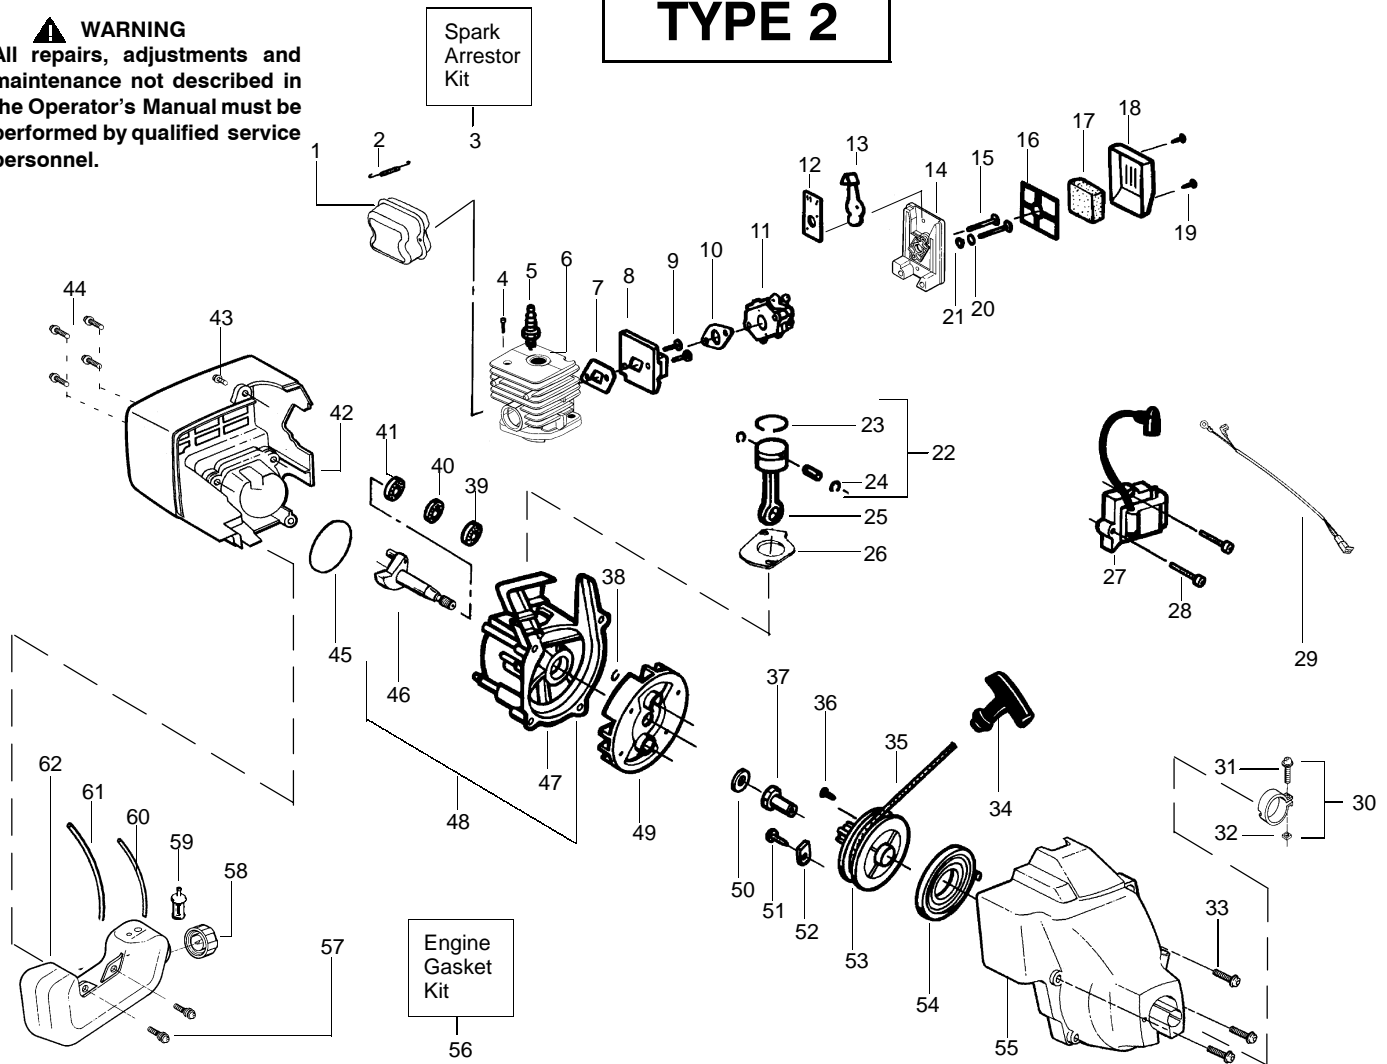

TYPE 2

⚠ WARNING
All repairs, adjustments and maintenance not described in the Operator's Manual must be performed by qualified service personnel.

Ref.	Part No.	Description	Ref.	Part No.	Description	Ref.	Part No.	Description
1.	530069660	Kit - Muffler (incl. 2)	23.	530055120	Ring-Piston	45.	530071363	O-Ring-C'case (kit)
2.	530042088	Spring-Muffler	24.	530015162	Retainer-Piston Pin	46.	530054753	Assy-Crankshaft
3.	530069380	Kit-Spark Arrestor	25.	530069945	Assy-Connecting Rod	47.	530071627	Kit-Crankcase (Incl. 39-41)
4.	530015953	Screw-Cylinder	26.	530071363	Gasket-Cylinder (kit)	48.	530071360	Assy-C'case & C'shaft (Incl. 38,46,47)
5.	Champion	Spark Plug (RCJ 6Y)	27.	530039163	Module-Ignition	49.	530069886	Assy-Flywheel
6.	530071359	Kit - Cylinder	28.	530016357	Screw	50.	530015828	Washer-Flat
7.	530071363	Gasket-Cyl/Carb.(kit)	29.	530049018	Assy-Switch Wire	51.	530015775	Screw
8.	530056403	Adaptor-Carb.	30.	530056365	Assy-Nose Cone Clamp (Incls. 31 & 32)	52.	530027523	Retainer
9.	530016014	Screw	31.	530016381	Screw-Nose Cone	53.	530069400	Kit-Starter Pulley (Incl. 36)
10.	530071363	Gasket-Carb.(kit)	32.	530016382	Nut-Nose Cone	54.	530042085	Spring-Starter
11.	530071630	Kit - Carburetor Ass'y (C1U-W7D)	33.	530015810	Screw	55.	530071709	Assy-Fan Hsg.
12.	530038747	Plate-Choke Mounting	34.	530027569	Handle-Starter	56.	530071363	Kit-Engine Gasket (Incl. 7,10,26,45)
13.	530038686	Shutter-Choke	35.	530069232	Kit - Rope			
14.	530052431	Box-Air	36.	530016080	Screw			
15.	530016353	Screw	37.	530038604	Coupling-Drive			
16.	530036569	Plate - Filter Support	38.	530015941	Retain. Ring-C'shaft			
17.	530036575	Foam-Air Filter	39.	530055728	Bearing-Outer			
18.	530036568	Cover-Air Filter	40.	530071615	Kit-C'case Seal			
19.	530016349	Screw	41.	530032125	Bearing-Inner			
20.	530015852	Spacer-Choke	42.	530071709	Shroud-Rear			
21.	530015254	Washer	43.	530015934	Screw			
22.	530071357	Kit - Piston (Incl. 23, 24 & Pin)	44.	530015810	Screw			

✓ = NEW PART NUMBER FOR THIS IPL   * = REFER TO THE SERVICE REFERENCE INDICATED FOR MORE INFORMATION. (LOCATED AT END OF IPL)